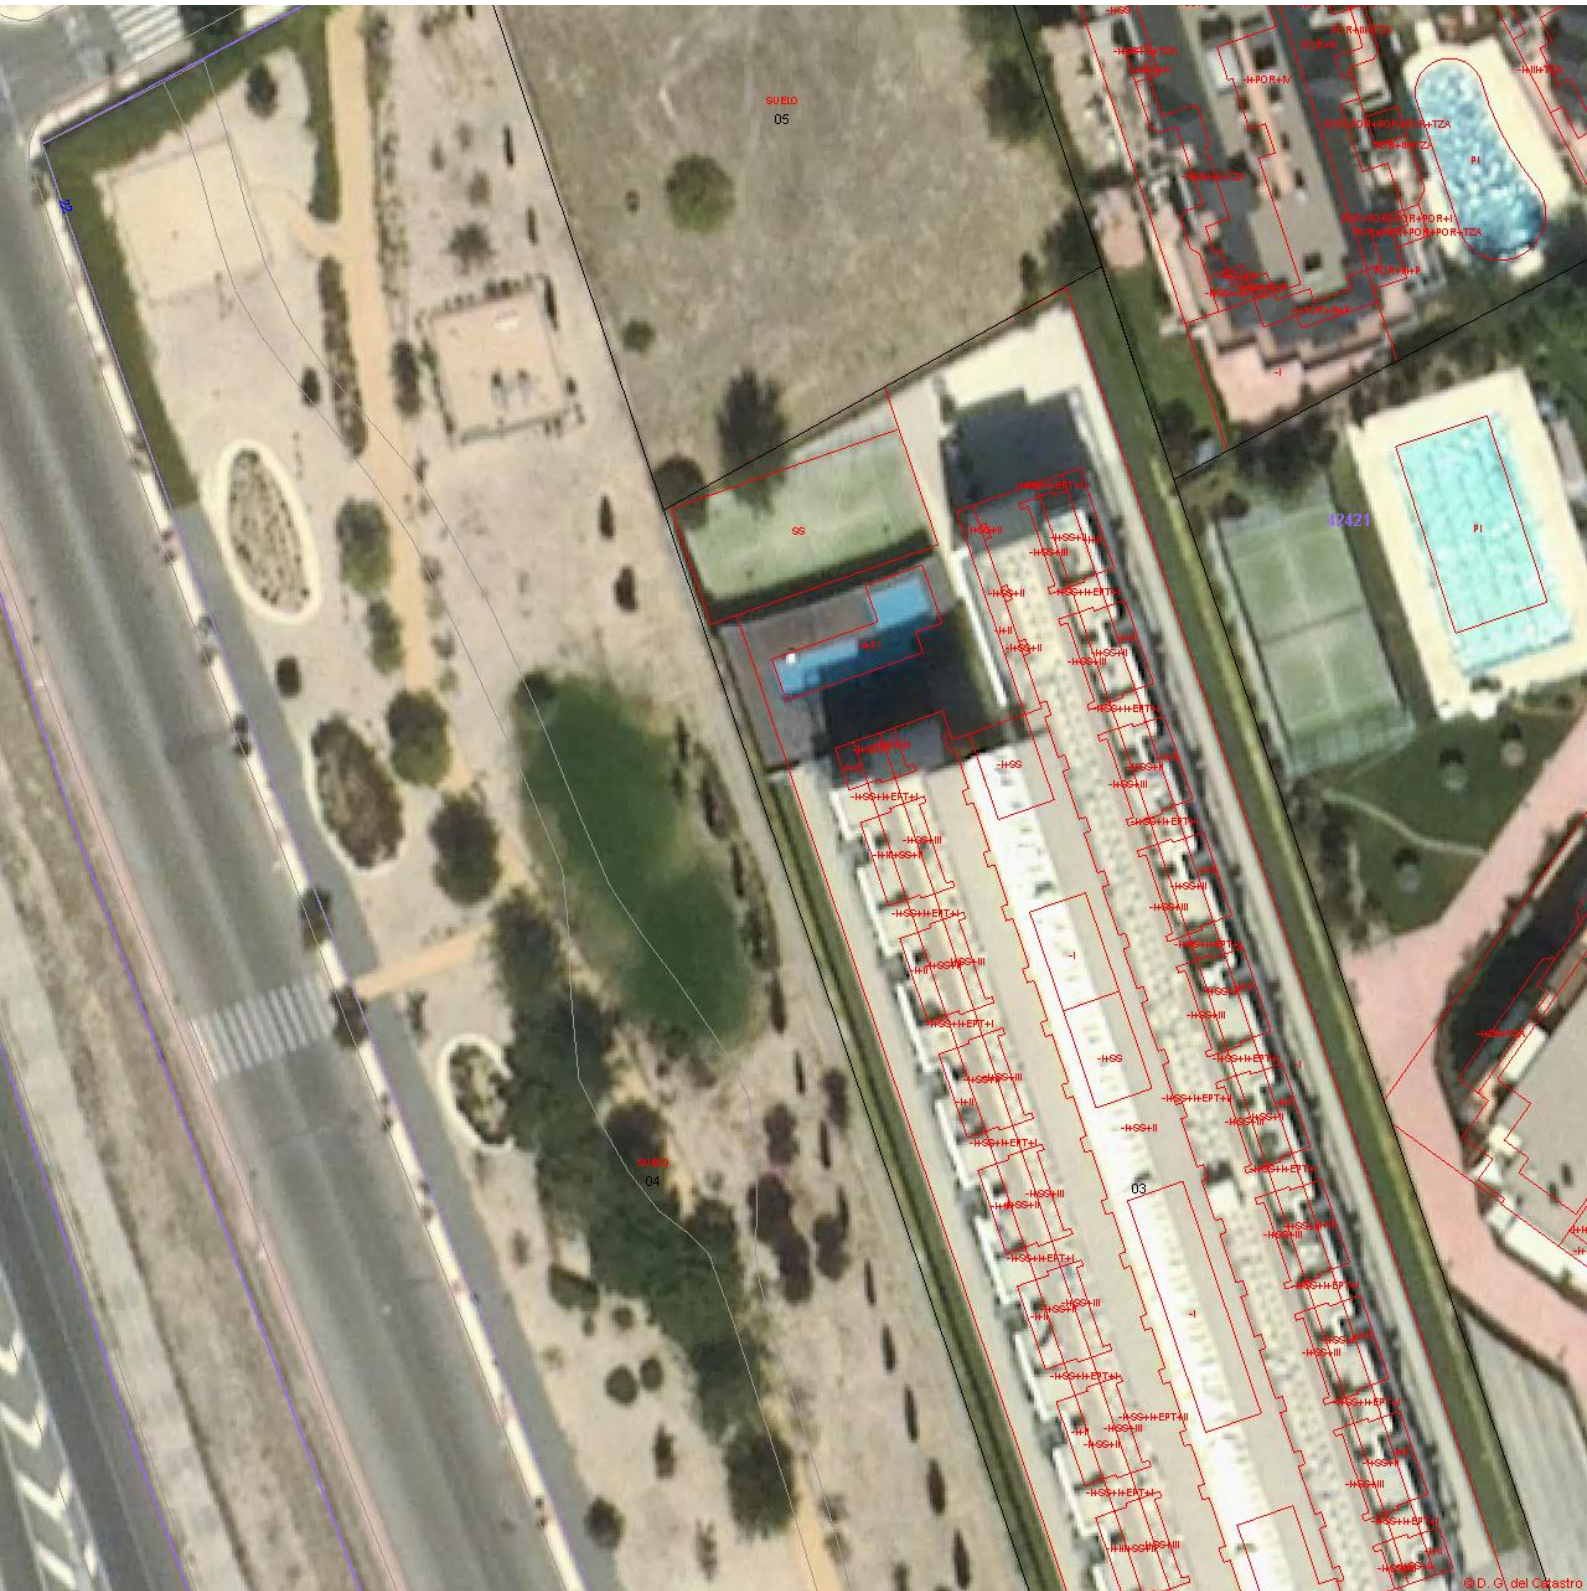

CADASTRE AND PNOA

Map scale 1:2256.994440

© D. G. del Cadastre